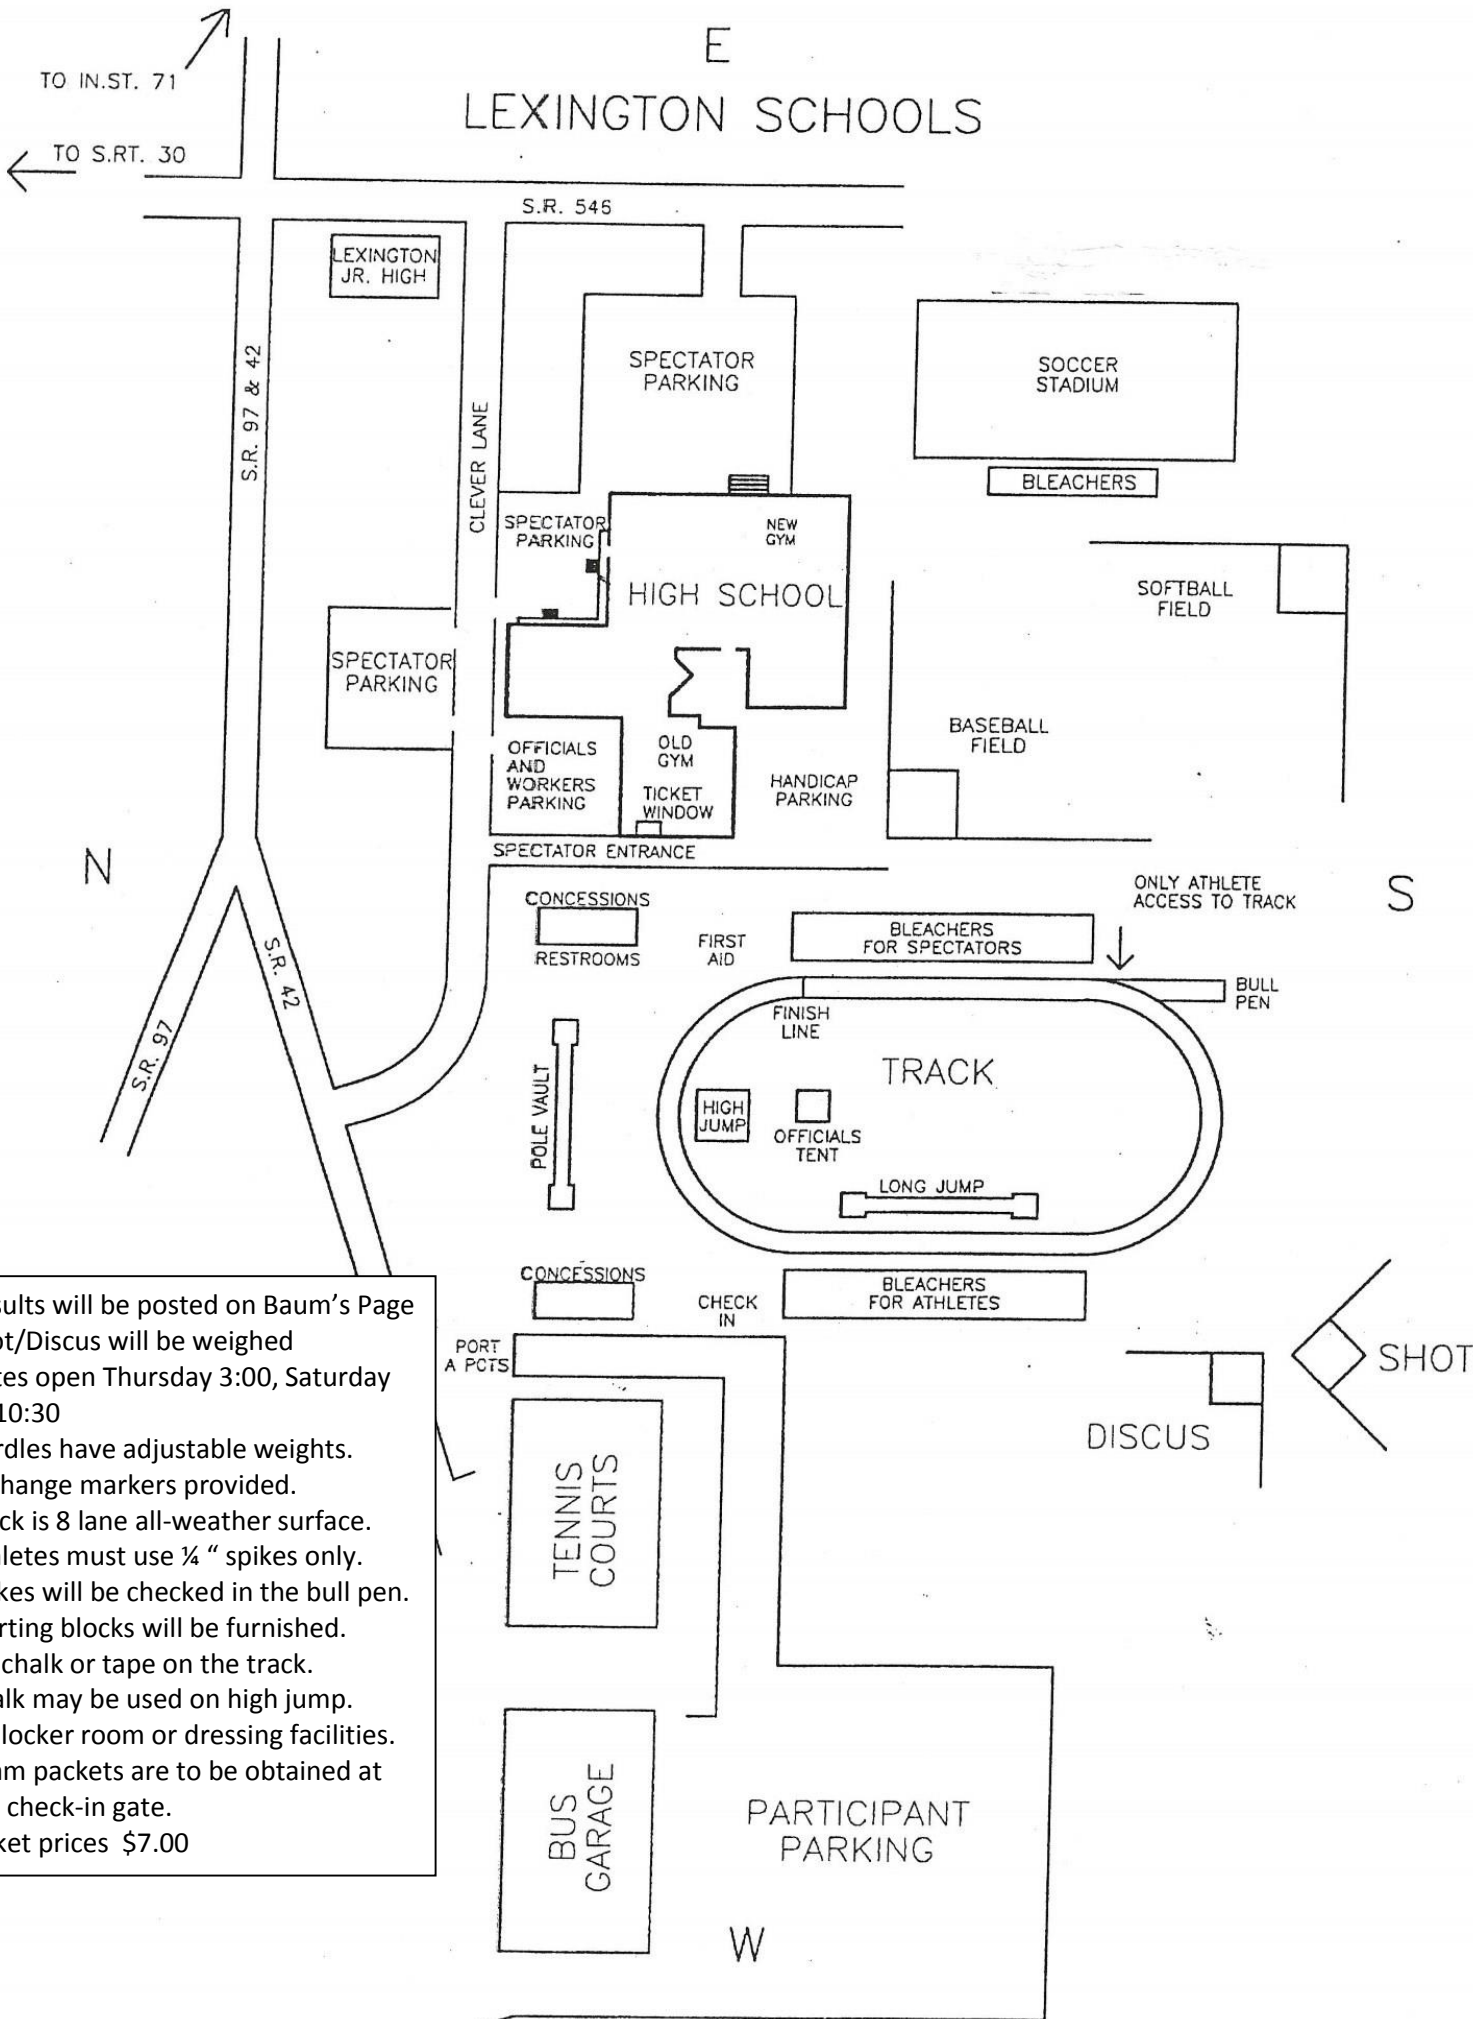

E LEXINGTON SCHOOLS

Results will be posted on Baum's Page
 Shot/Discus will be weighed
 Gates open Thursday 3:00, Saturday @ 10:30
 Hurdles have adjustable weights.
 Exchange markers provided.
 Track is 8 lane all-weather surface.
 Athletes must use 1/4" spikes only.
 Spikes will be checked in the bull pen.
 Starting blocks will be furnished.
 No chalk or tape on the track.
 Chalk may be used on high jump.
 No locker room or dressing facilities.
 Team packets are to be obtained at the check-in gate.
 Ticket prices \$7.00